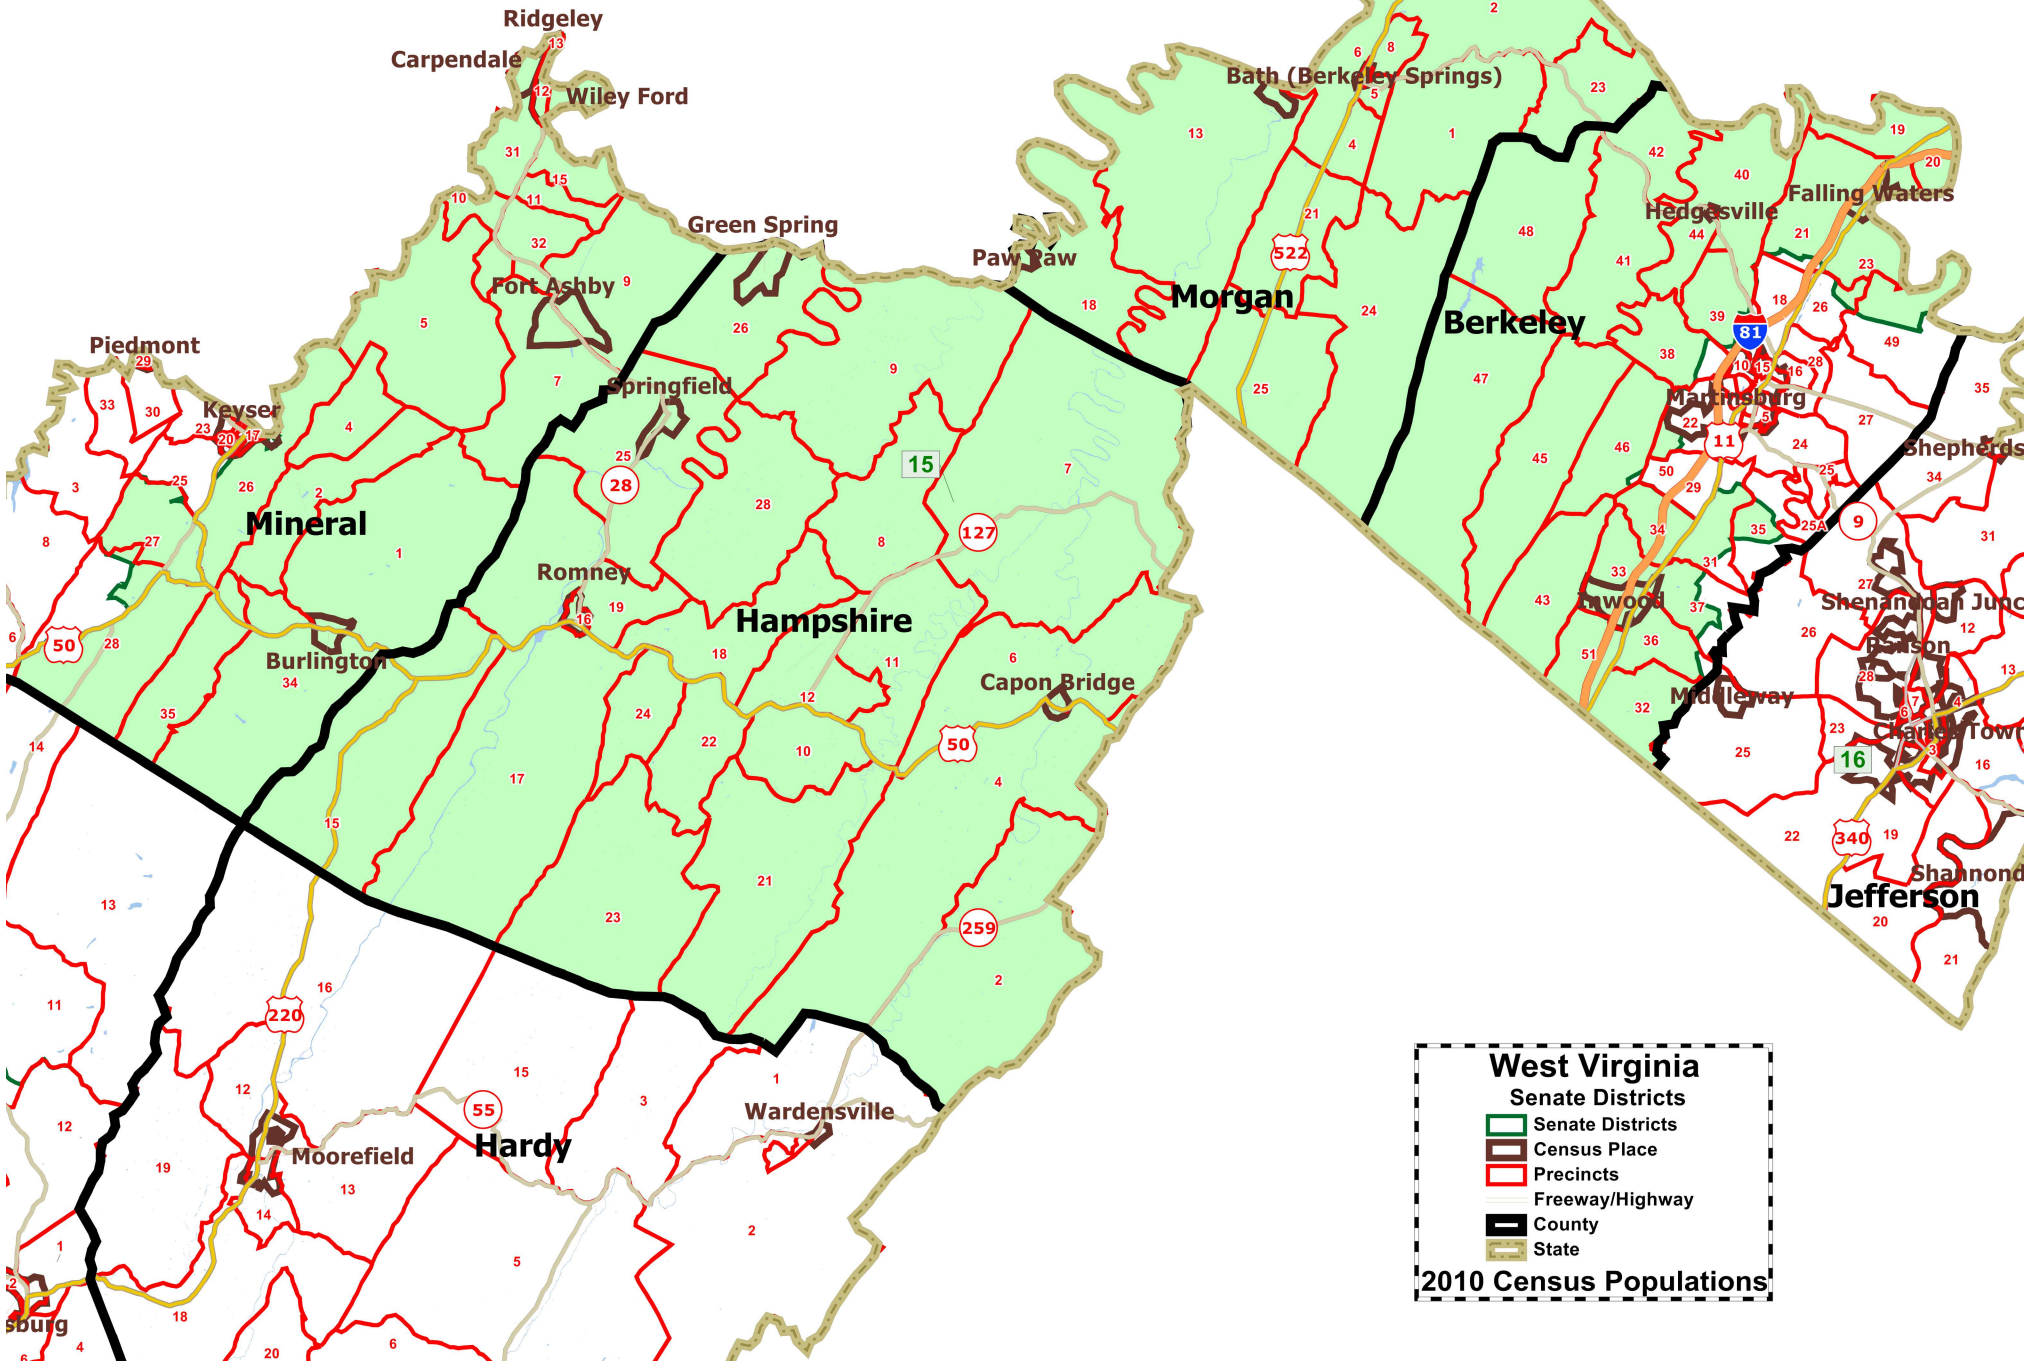

SENATE DISTRICT 15

West Virginia Senate Districts	
	Senate Districts
	Census Place
	Precincts
	Freeway/Highway
	County
	State
2010 Census Populations	